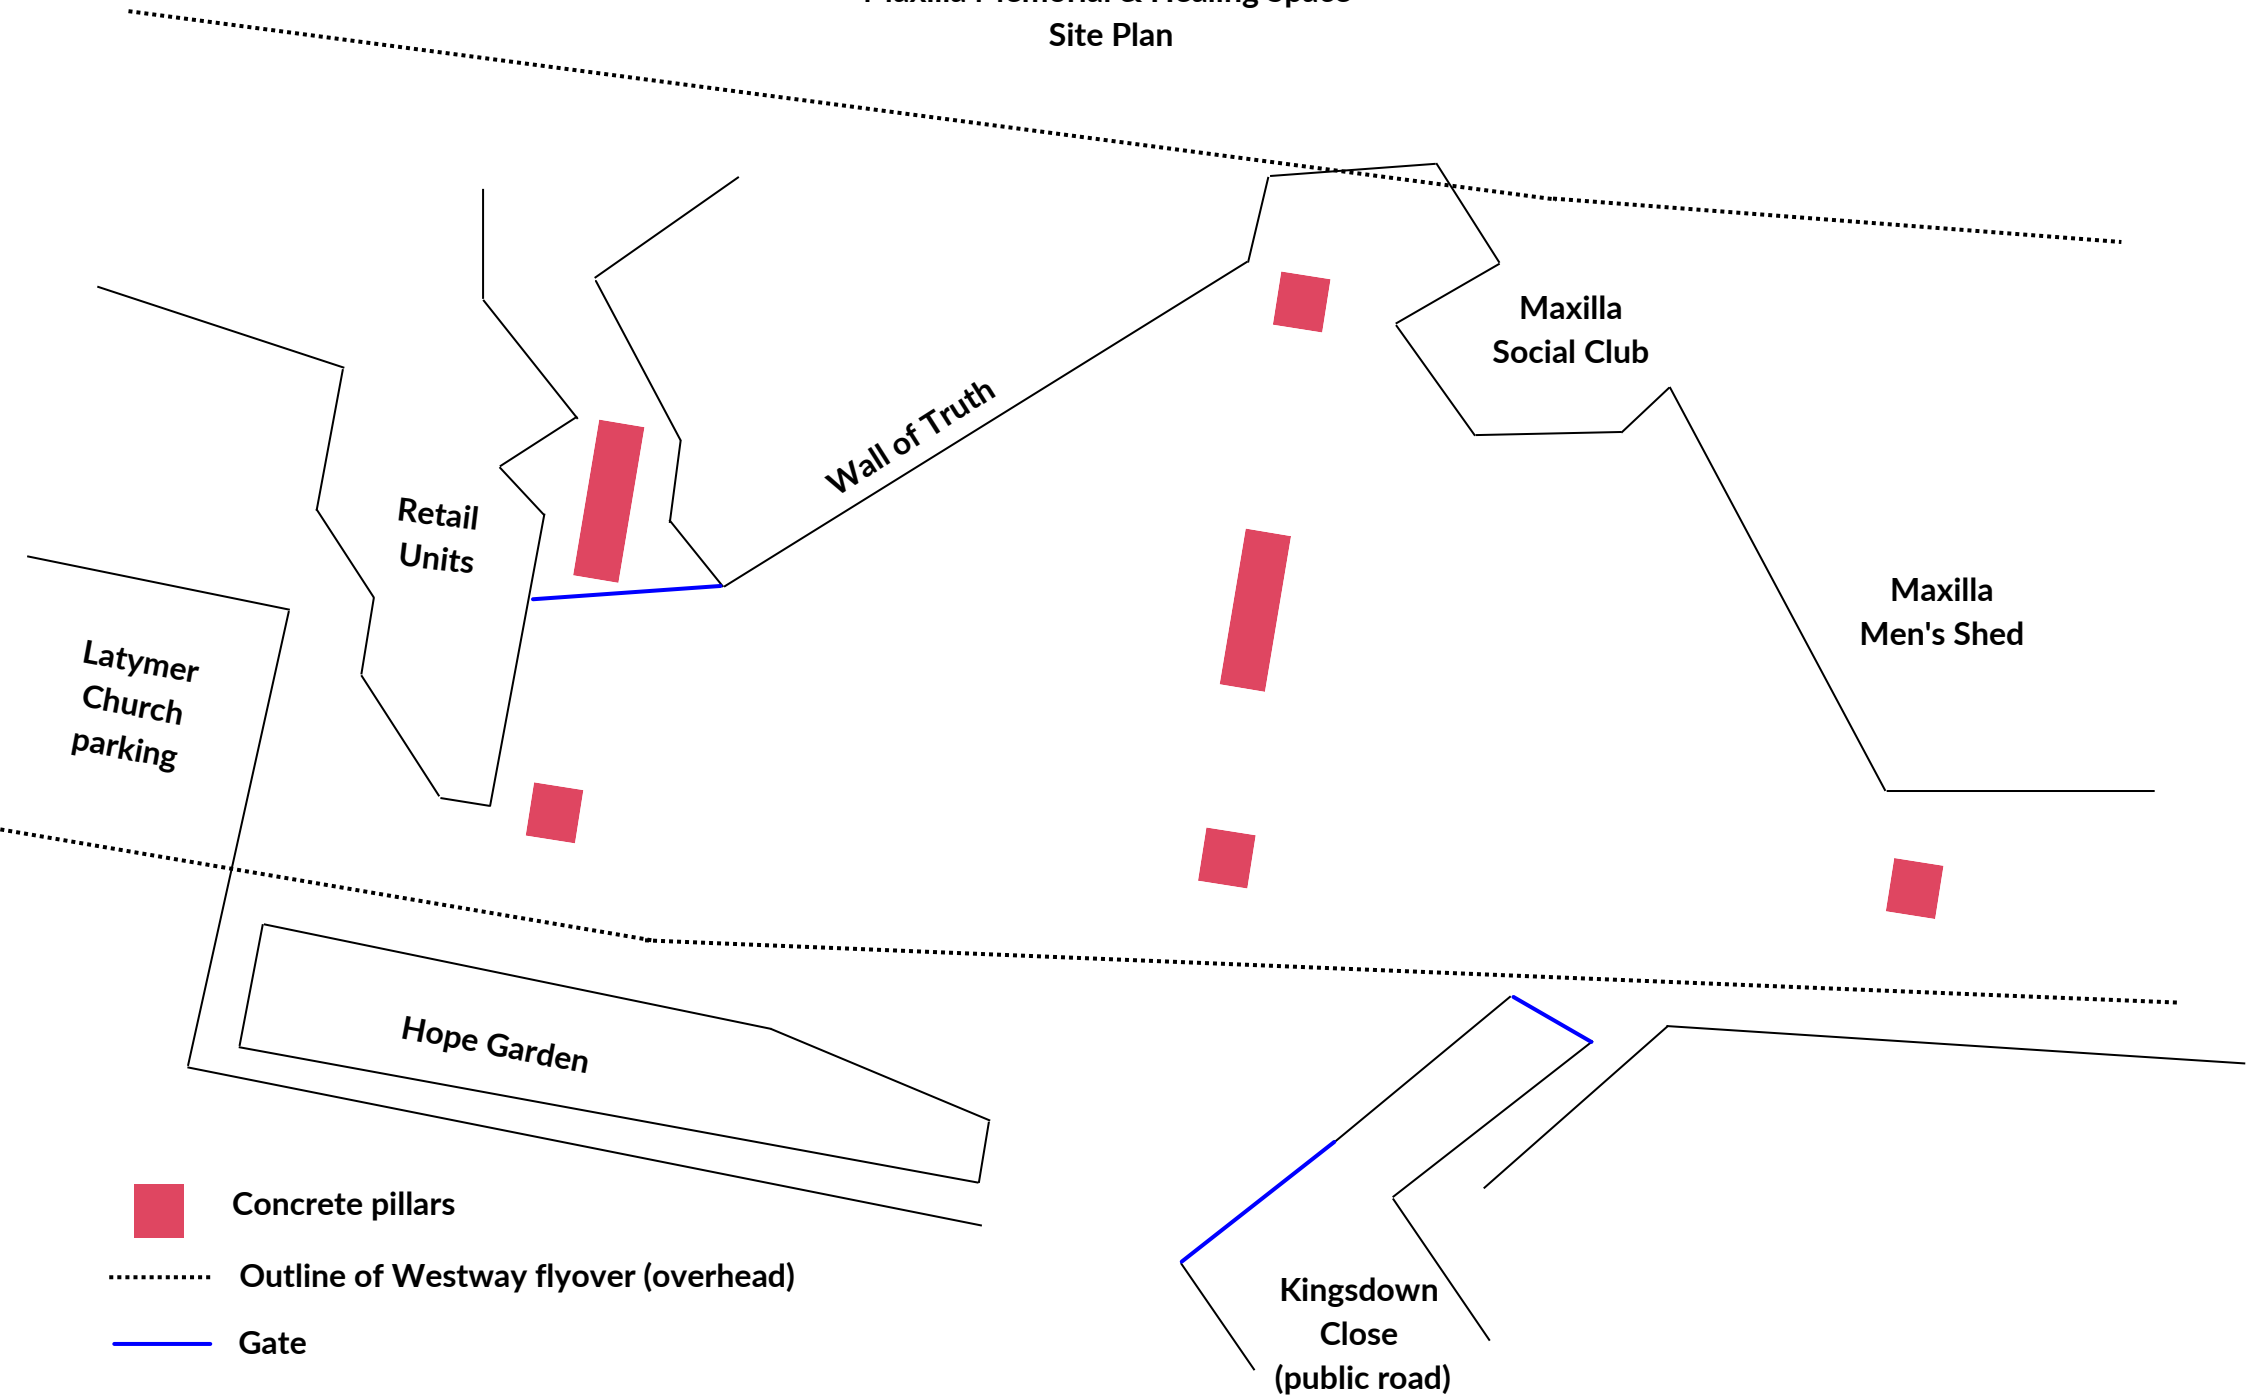

# Maxilla Memorial & Healing Space Site Plan

 Concrete pillars

 Outline of Westway flyover (overhead)

 Gate